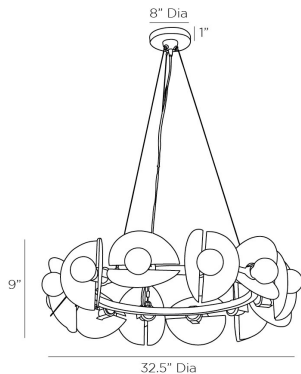

ARTERIOS

NAVEL CHANDELIER

84071

H: 27 IN, Dia: 32.50 IN

Bronze, Antique Brass

Contract Suitable As Is

The Navell navigates the unconventional in modern chandelier design. A bronze iron circular frame showcases ten demilune antique brass shades that each encase a bulb. The half-moon-shaped shades feature a hammered texture and a staggered setup, creating a harmonious balance of interference and illumination. Finish will vary. Damp-rated, although limited covered outdoor areas may affect finish.

APPEARANCE

Material	Brass, Iron
Finish	Antique Brass, Bronze
Finish Will Vary	true
Top Coat/Sealant	true

DIMENSIONS

Chandelier	H: 9 IN, Dia: 32.50 IN
Minimum Hanging Height	27 IN
Maximum Hanging Height	124 IN
Canopy	H: 1 IN, Dia: 8.00 IN

WIRING

Rating	Damp
Cord	10 FT, Clear/Silver, SVT
Socket	10, Type A - E26
Photographed Bulb	3" Frosted Globe Bulb
Maximum Watt	25
Voltage	110-120 V

COMPLIANCY

RoHS	true
------	------

SHIPPING

Product Weight	23 LBS
Gross Weight 1	45.41 LBS
Shipping Box 1	H: 18 IN, L: 31.5 IN, W: 31.5 IN

REPLACEMENT PARTS

Replacement Part 1	CANOPY-579
Replacement Part 1 Dim	1" x 8"

CONTRACT

Contract Suitable	true
-------------------	------